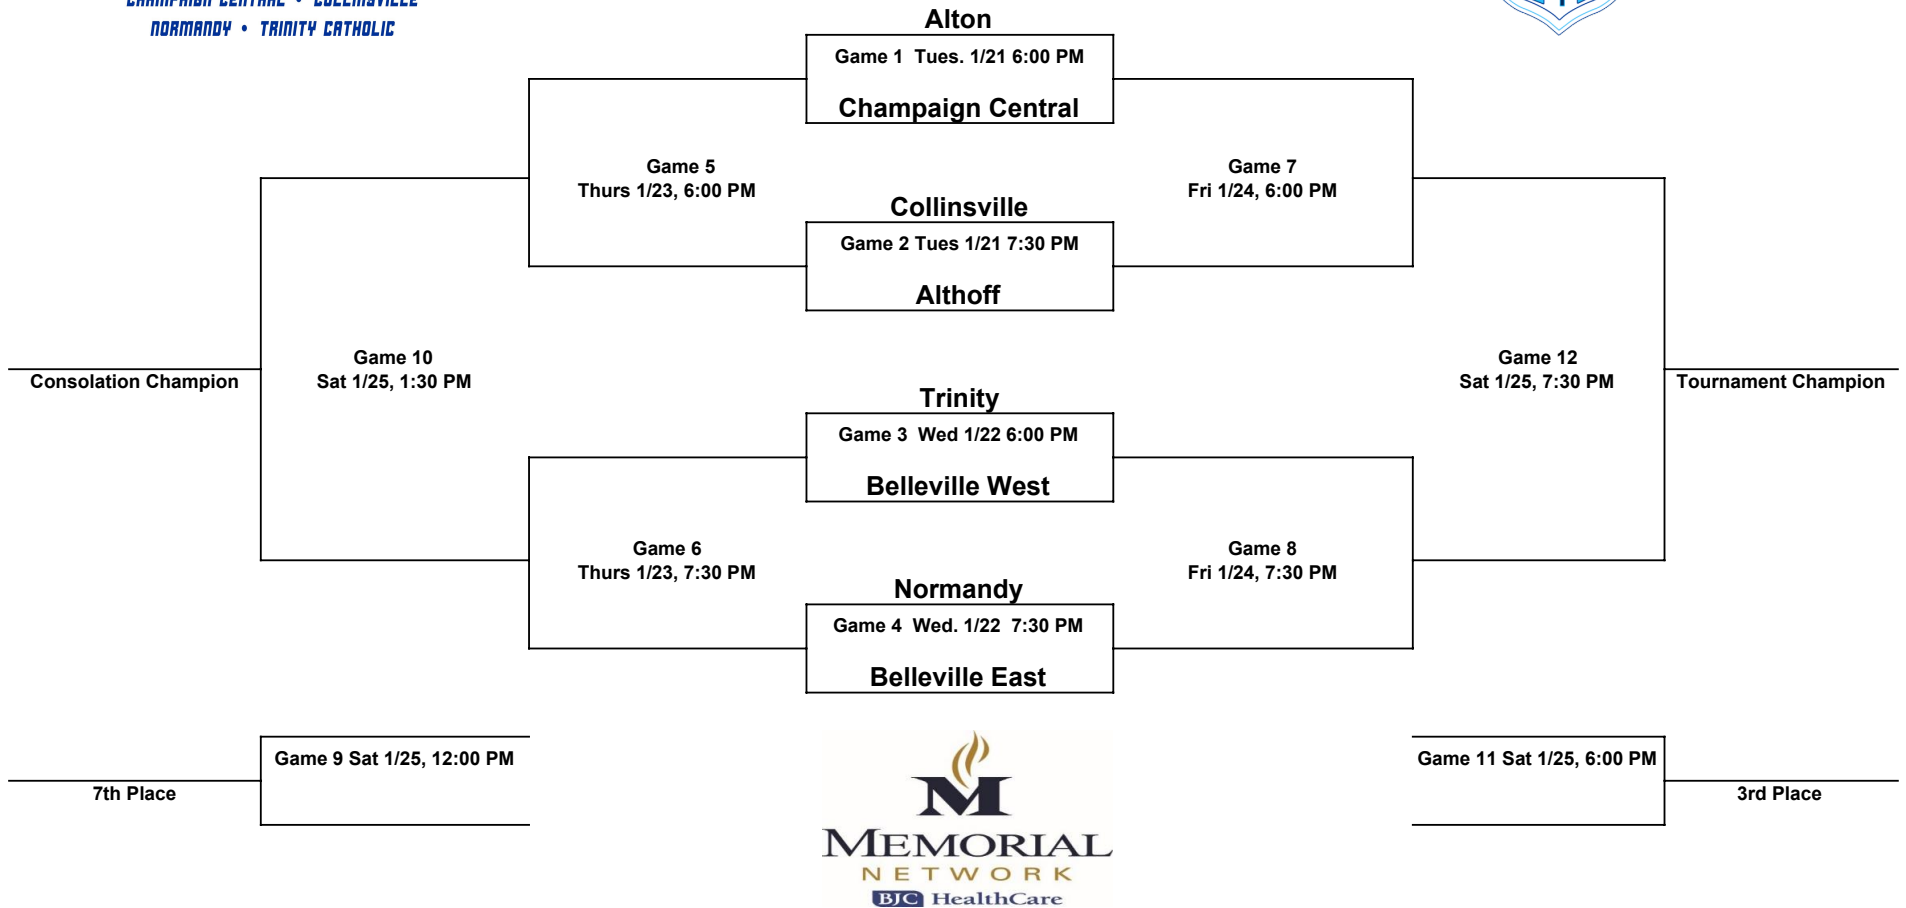

ALTHOFF • ALTON
 BELLEVILLE EAST • BELLEVILLE WEST
 CHAMPAIGN CENTRAL • COLLINSVILLE
 NORMANDY • TRINITY CATHOLIC

2020 Chick-fil-A Classic at Belleville East High School sponsored by Memorial Hospital

January 21-25

Bottom team in each bracket will wear WHITE uniforms and be scored as the home team.

All games will be in the Main Gym; teams are welcome to warmup/shoot in the Annex Gym.

Daily Admission: \$5 per person/per 2 game session. No advance ticket sales or passes accepted. Doors will open 1 hour before the 1st game.